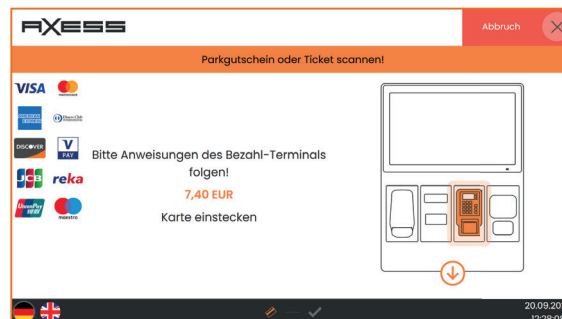

## BEFORE YOU GO

### 1 Touch the screen on the right

### 4 Now you can travel into the city by bus - your P+R combination ticket counts as a ticket for up to 5 people in Zone S