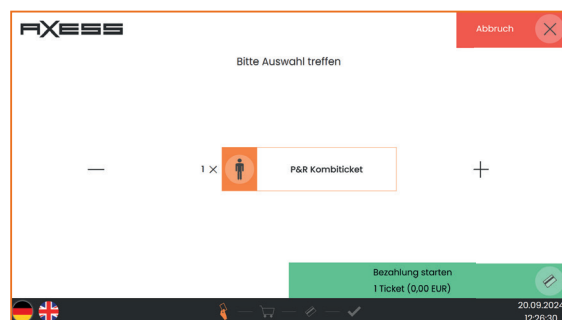

## BEFORE YOU GO

### 1 Touch the screen on the right

### 2 Select Park and Ride ticket (bus ride for up to 5 people included)

### 4 Now you can travel into the city by bus - your P+R combination ticket counts as a ticket for up to 5 people in Zone S